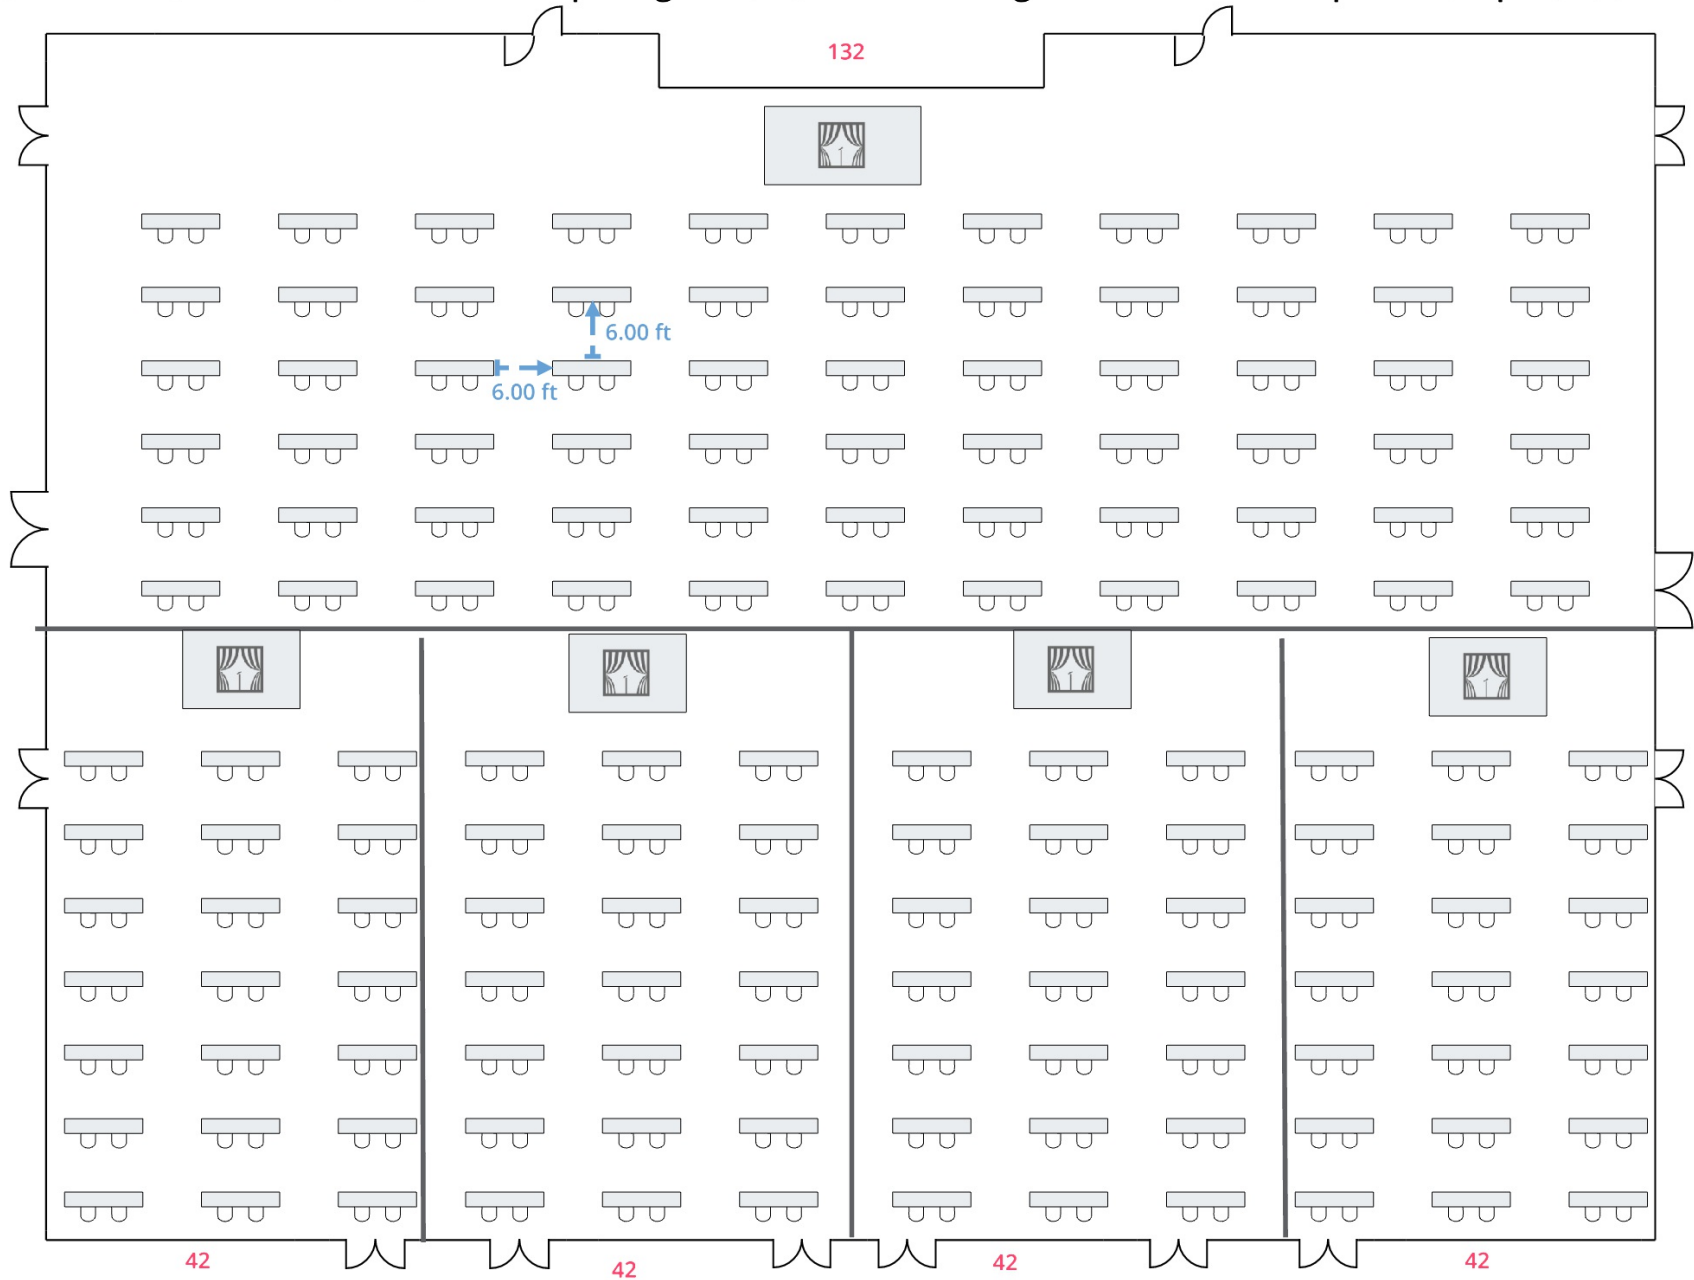

Classroom tables are 8' x 18" - chair spacing is NOT to scale on diagram - chairs will be placed 6' apart at table

10 Feet