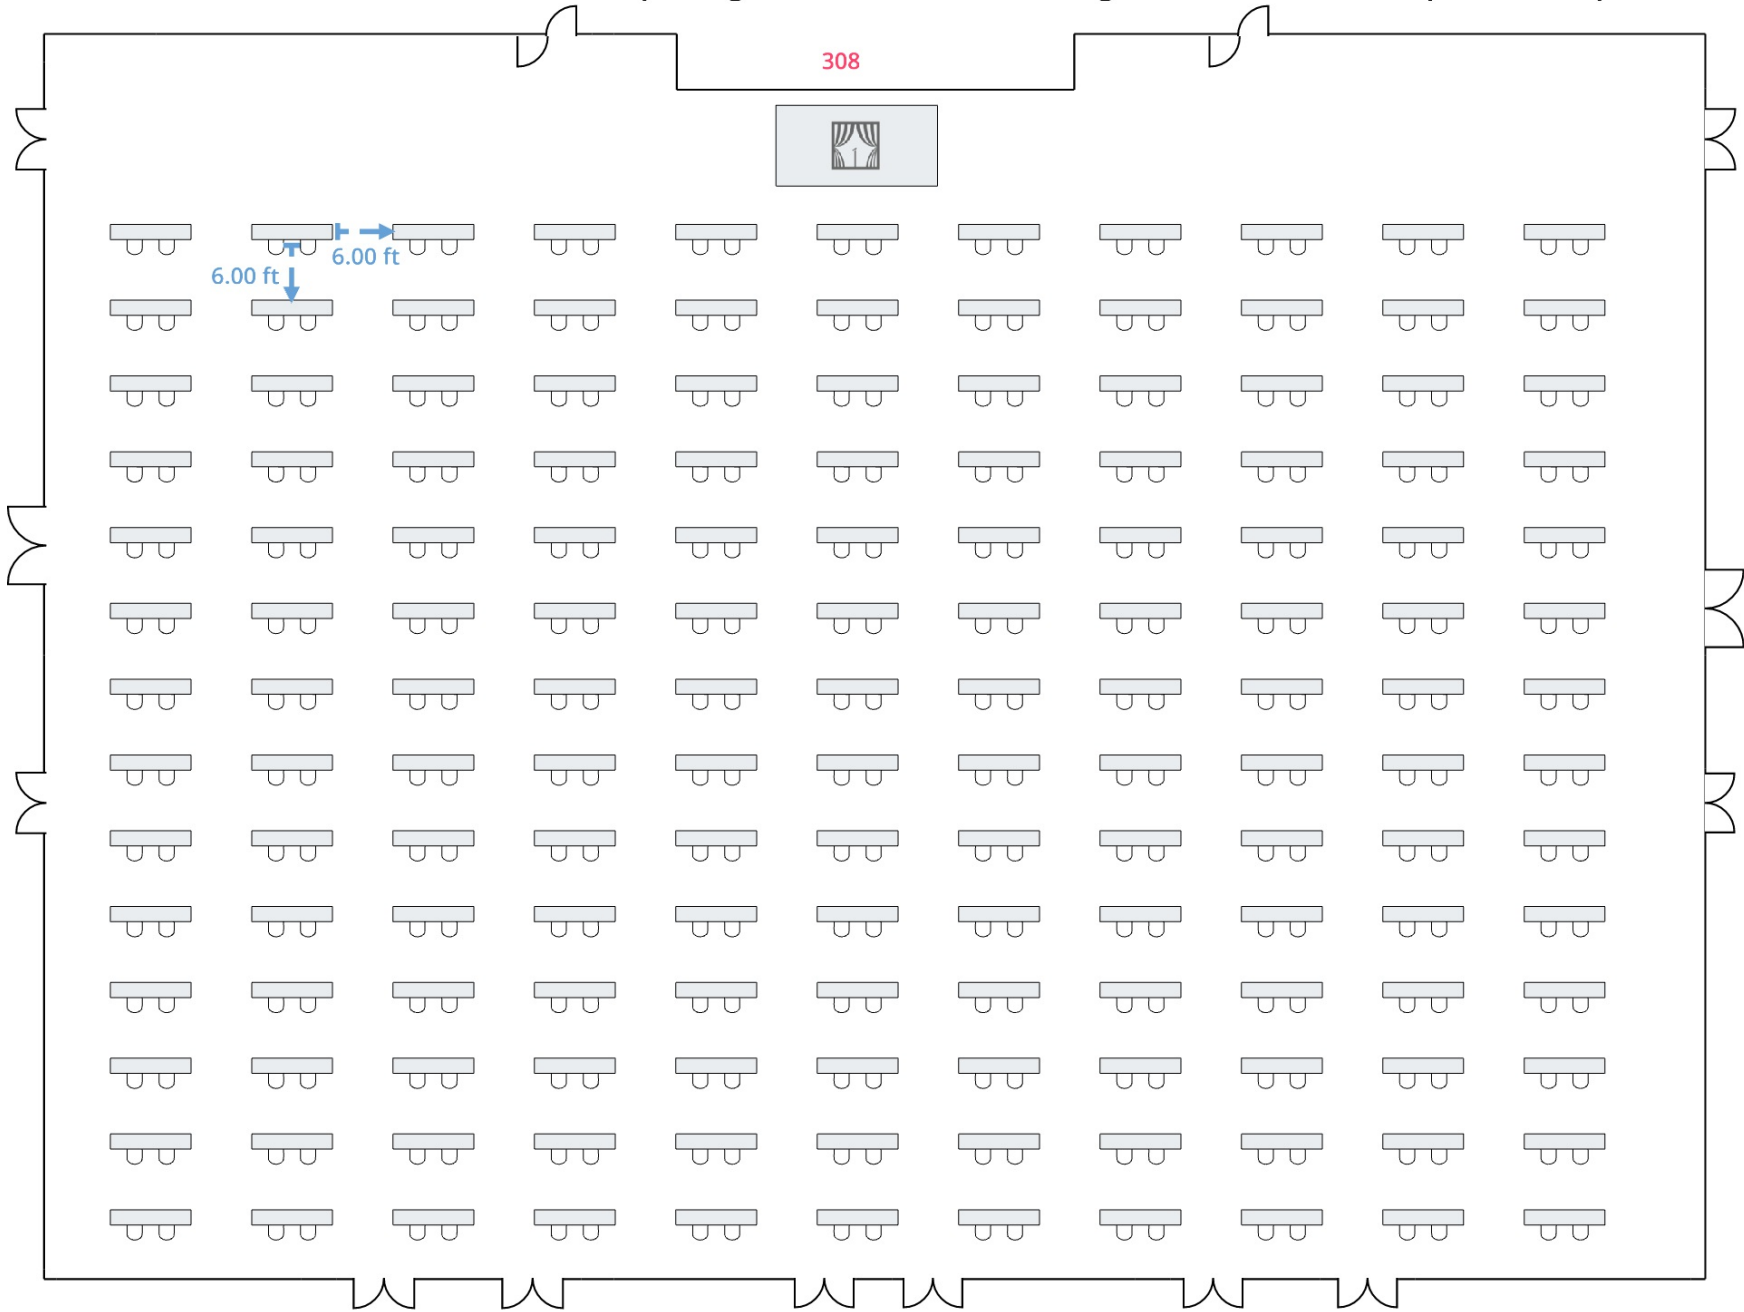

Classroom tables are 8' x 18" - chair spacing is NOT to scale on diagram - chairs will be placed 6' apart at table

10 Feet