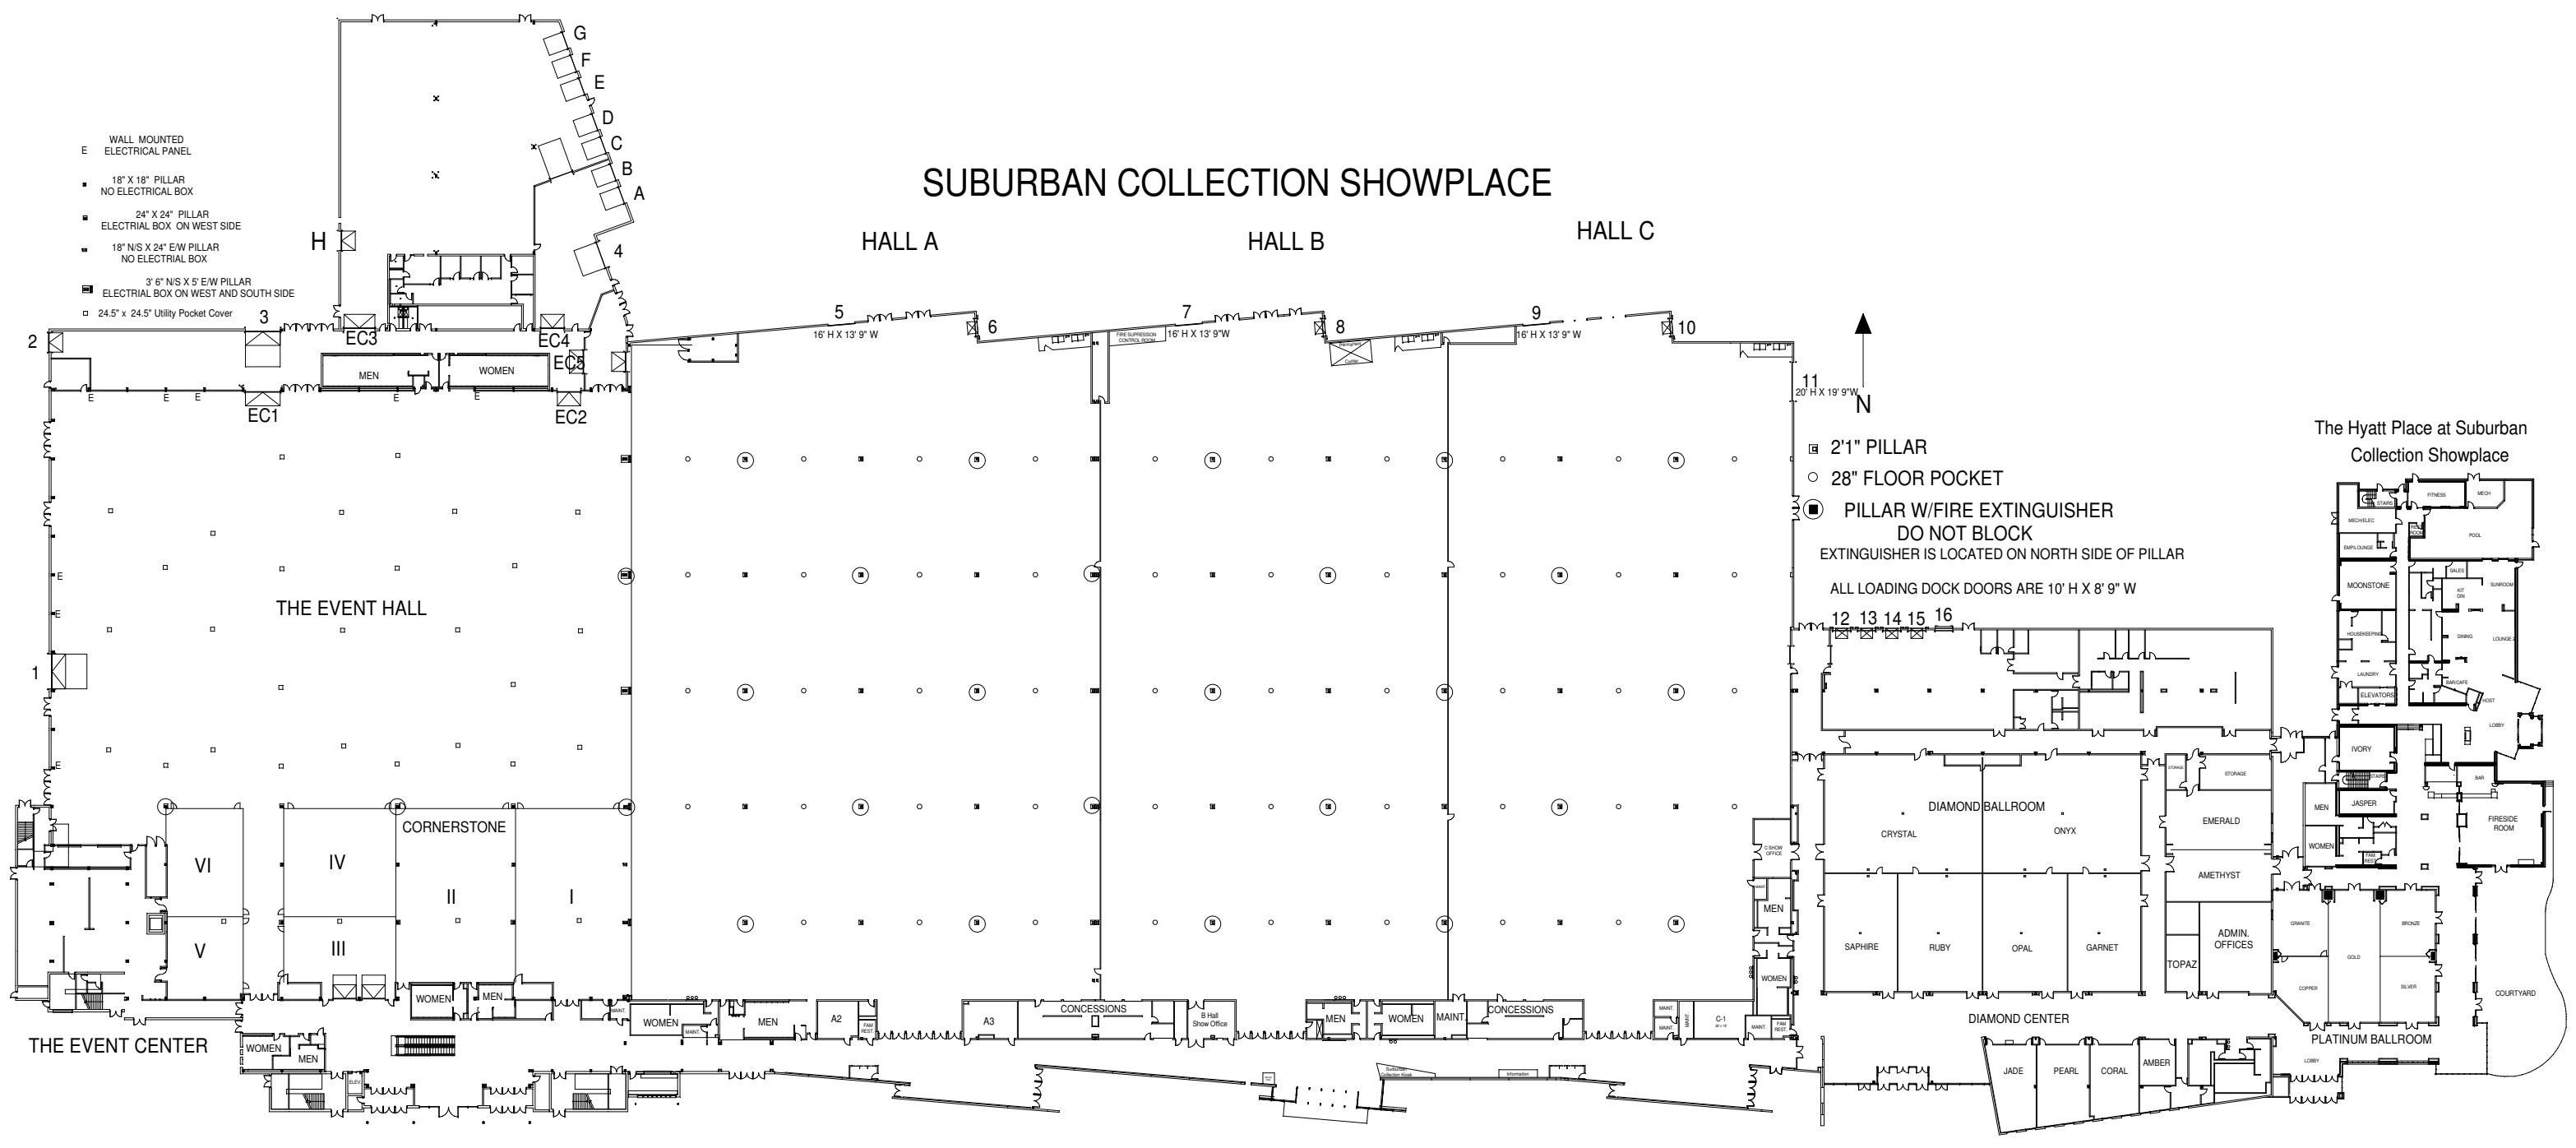

SUBURBAN COLLECTION SHOWPLACE

- E WALL MOUNTED ELECTRICAL PANEL
- 18" X 18" PILLAR NO ELECTRICAL BOX
- 24" X 24" PILLAR ELECTRICAL BOX ON WEST SIDE
- 18" N/S X 24" E/W PILLAR NO ELECTRICAL BOX
- 3' 6" N/S X 5' E/W PILLAR ELECTRICAL BOX ON WEST AND SOUTH SIDE
- 24.5' x 24.5" Utility Pocket Cover

- 2'1" PILLAR
 - 28" FLOOR POCKET
 - PILLAR W/FIRE EXTINGUISHER DO NOT BLOCK EXTINGUISHER IS LOCATED ON NORTH SIDE OF PILLAR
- ALL LOADING DOCK DOORS ARE 10' H X 8' 9" W

The Hyatt Place at Suburban Collection Showplace

2ND FLOOR