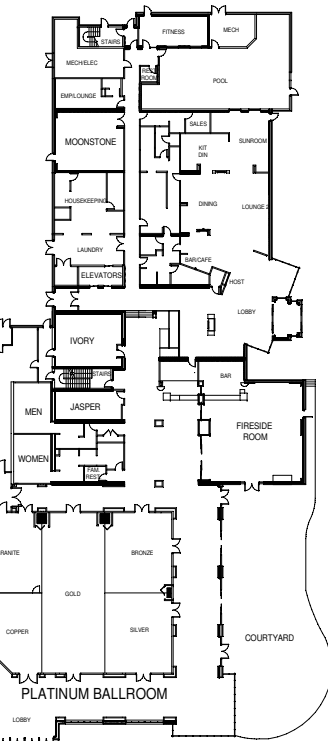

SUBURBAN COLLECTION SHOWPLACE

- E WALL MOUNTED ELECTRICAL PANEL
- 18" X 18" PILLAR NO ELECTRICAL BOX
- 24" X 24" PILLAR ELECTRICAL BOX ON WEST SIDE
- 18" N/S X 24" E/W PILLAR NO ELECTRICAL BOX
- 3' 6" N/S X 5' E/W PILLAR ELECTRICAL BOX ON WEST AND SOUTH SIDE
- 24.5' x 24.5" Utility Pocket Cover

- 2'1" PILLAR
 - 28" FLOOR POCKET
 - PILLAR W/FIRE EXTINGUISHER DO NOT BLOCK EXTINGUISHER IS LOCATED ON NORTH SIDE OF PILLAR
- ALL LOADING DOCK DOORS ARE 10' H X 8' 9" W

The Hyatt Place at Suburban Collection Showplace

2ND FLOOR